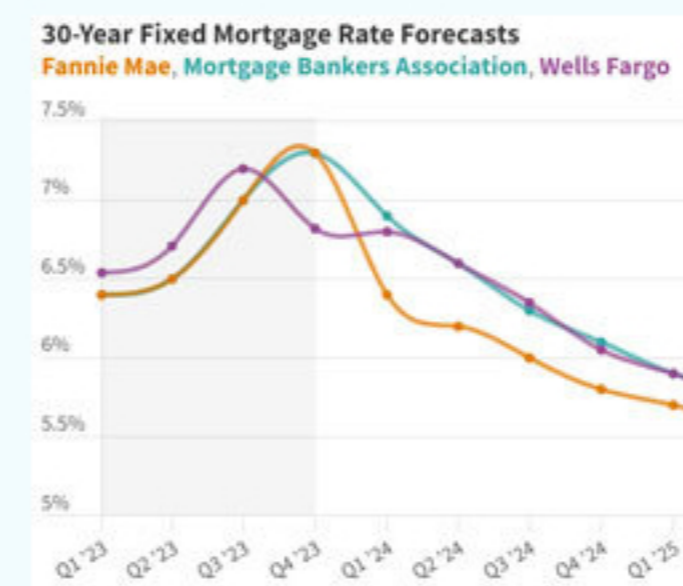

If you, a friend, co-worker, acquaintance or family member need legal help, click or touch one of the practice areas below:

- Divorce Law
- Domestic Violence
- Child Custody Law
- Child Support Law